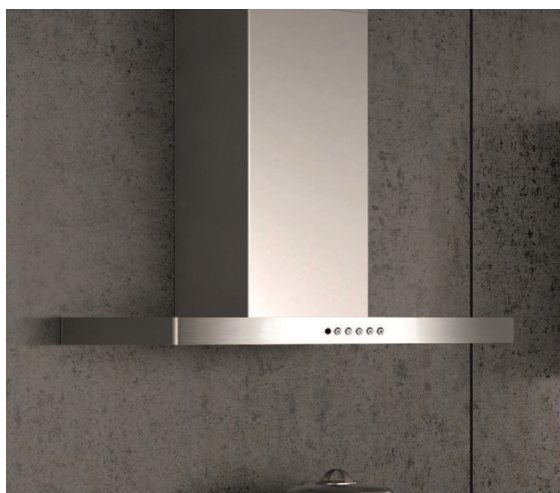

HIGH3	High Ceiling Kit Stainless (up to 11')
DUCT4	Ductless Conversion Kit
FILTER2	Replacement Charcoal Filter
MUDAMPER6	6" Make Up Air Kit
MUDAMPER8	8" Make Up Air Kit
REMORIG	Wireless Remote Control
WIREBOX	Fixed Wiring Box