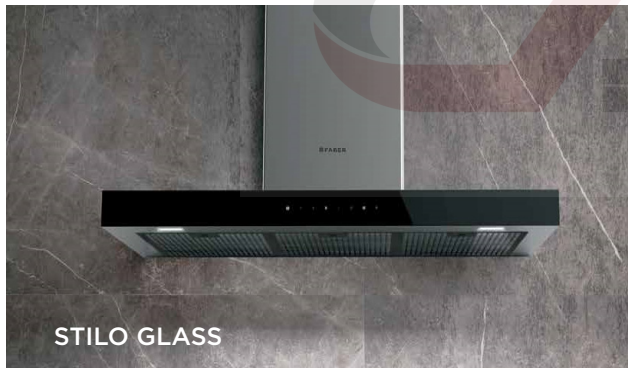

NOW AVAILABLE IN THESE NEW FABER MODELS:

*Data varies depending on the model in which the blower is installed.

DIAMANTE

MODEL	SIZE	COLOR	MOTOR CLASS
DIAM30SS	30"	Stainless	600 CFM PRO
DIAM36SS	36"	Stainless	600 CFM PRO