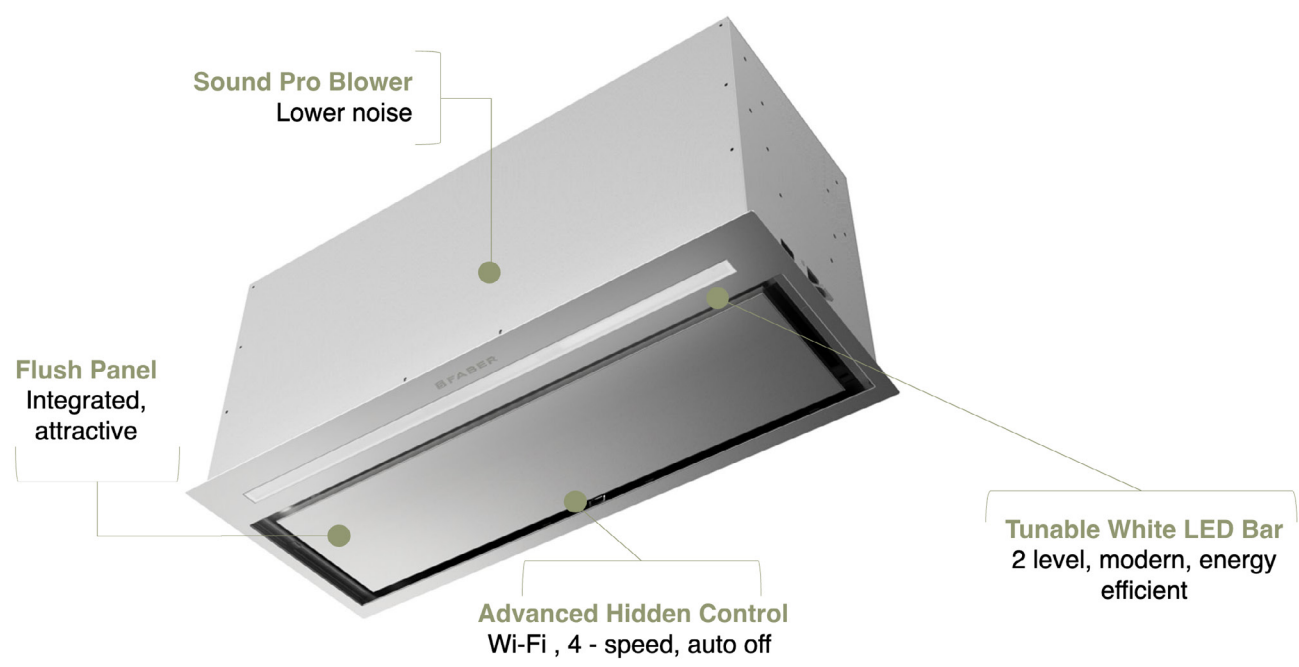

INCA LUX PLUS: PREMIUM, FLUSH-MOUNTED INSERT