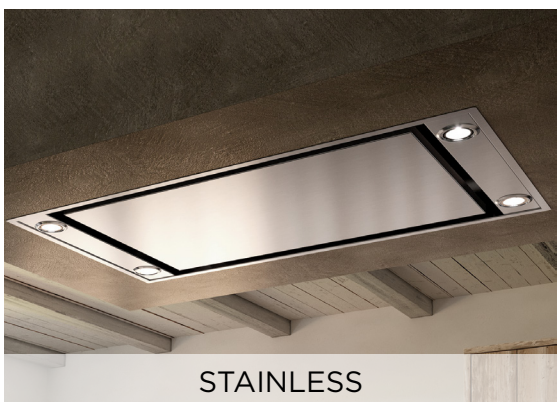

WHITE GLASS

STAINLESS

CEILING

MODEL	SIZE	COLOR	MOTOR CLASS
STRTIS36WHNB	36"	White Glass	No Blower
STRTIS48WHNB	48"	White Glass	No Blower
STRTIS36SSNB	36"	Stainless Steel	No Blower
STRTIS48SSNB	48"	Stainless Steel	No Blower

PICK A BLOWER

IB300	Internal Blower 300 CFM
IB400	Internal Blower 400 CFM
IB600	Internal Blower 600 CFM PRO
RB900	Remote Blower 900 CFM
RB1200	Remote Blower 1200 CFM
AXP250	In-Line Blower 735 CFM (FLANGE10 REQUIRED)

ACCESSORIES

FILTER1	Charcoal Filter Kit
FILTER1LL2	Long Lasting Charcoal Filter
FLANGE10	10" Blower Flange (Required with AXP250)
FLANGE3	10" round to 3 1/4" x 10" Flange
MUDAMPER6	6" Make Up Air Kit
MUDAMPER8	8" Make Up Air Kit
MUDAMPER10	10" Make Up Air Kit

Note: If desired you may use your own external blower, purchased separately, rated 2.8 amp maximum suitable for use with solid state variable speed control. FLANGE10 would be required with this installation.

FEATURES

Min. / Max. Ceiling Height	See page 48	Delay Auto Shut Off	30 Minutes
Convertible to Ductless	Yes - FILTER1 / FILTER1LL2	Intensive Speed	10 Minutes
Controls	4 Speed LED Digital Touch Control	ADA Compliant	Yes - With Remote Control
Ducting	6" Round / 10" 4-Way Venting	Remote Control	Yes - Included
Lighting Stainless	4 X 1 (W) LED - 2 Level	Fixed Wiring Box	Yes
Lighting White Glass	2 X 3 (W) LED Light Bars - 2 Level	Perimeter Aspiration	Yes
Light Dimmer	Yes		

PERIMETRIC FILTER SYSTEM

What's the most effective air extraction technology? It's PERIMETER ASPIRATION, and it's a exclusive FABER technology, of course. Forcing air to speed up through a narrow gap around the perimeter of the panel, purifying the air, reducing noise and improving efficiency.