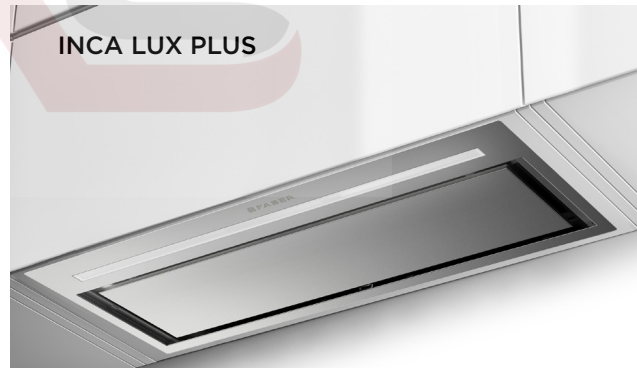

NEW SOUND PRO TECHNOLOGY

FLUID DYNAMIC OPTIMIZATION

Thanks to an innovative design, the new blower significantly reduces turbulence and vortex of the internal airflow.

NOISE REDUCTION AND SOUND QUALITY OPTIMIZATION

At maximum power, the new technology limits the noise threshold of the hood up to -6db*, but it doesn't stop there. It also optimizes the sound produced, reducing the disturbance caused by high frequencies.

NOW AVAILABLE IN THESE NEW FABER MODELS:

*Data varies depending on the model in which the blower is installed.